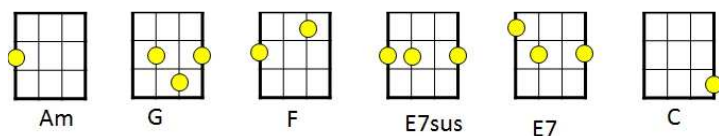

# California Dreamin'

The Mamas and Papas

1	&	2	&	3	&	4	&
Π	Π	Π	V	V			

Intro: Am, G | F, G | E7sus | E7

| Am G | F G | E7sus | E7

All the leaves are brown (all the leaves are brown) and the sky is gray. (and the sky is gray)

| Am G | F G | E7sus | E7sus

California dreamin' (Cali-fornia dreamin') on such a winter's day.

Am G F G E7sus E7

Stopped in to a church (Stopped in to a church) I passed along the way (passed along the way).

F C E7 Am F E7sus E7

Well I got down on my knees (got down on my knees) and I began to pray (I began to pray).

Am G F

You know the preacher liked the cold (preacher liked the cold)

G E7sus E7

He knows I'm gonna stay. (knows I'm gonna stay)

## Instrumental Verse (16 bars)

Am G F G E7sus E7

All the leaves are brown (all the leaves are brown) and the sky is gray. (and the sky is gray)

F C E7 Am F E7sus E7

I've been for a walk (I've been for a walk) on a winter's day (on a winter's day).